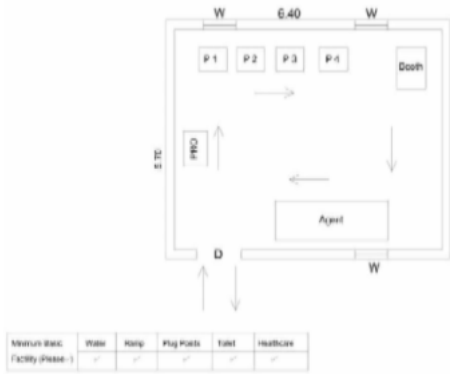

Nazri Naksha

Google Map View

Cad View