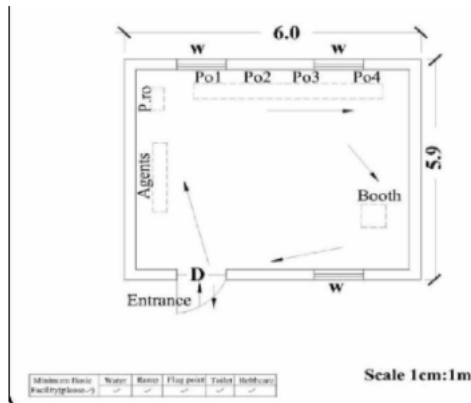

Nazri Naksha

Google Map View

Polling Station Building Front View

Polling Station Front View

Cad View

Key MAP View