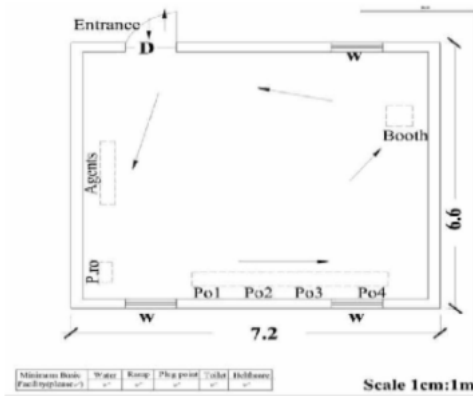

Nazri Naksha

Google Map View

Polling Station Building Front View

Polling Station Front View

Cad View

Key MAP View