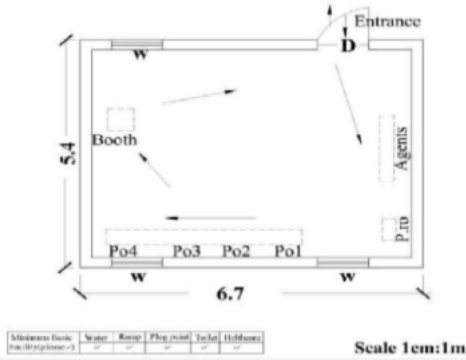

Nazri Naksha

Google Map View