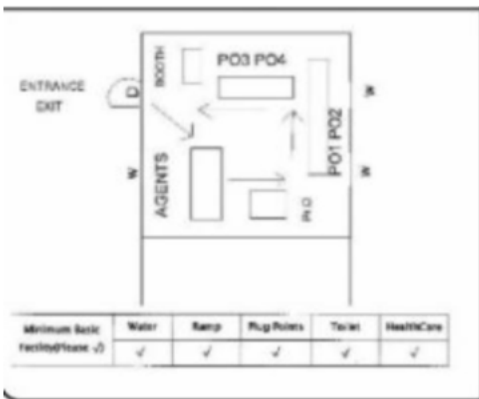

Nazri Naksha

Google Map View

Polling Station Building Front View

Polling Station Front View

Cad View

Key MAP View