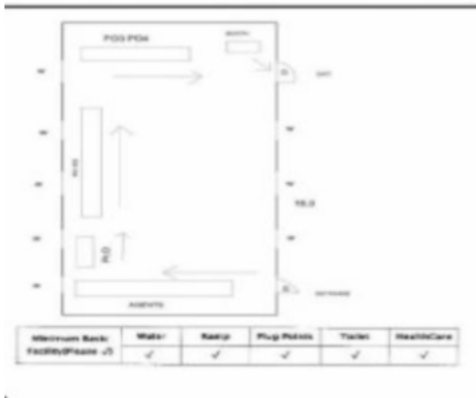

Nazri Naksha

Google Map View

Polling Station Building Front View

Polling Station Front View

Cad View

Key MAP View