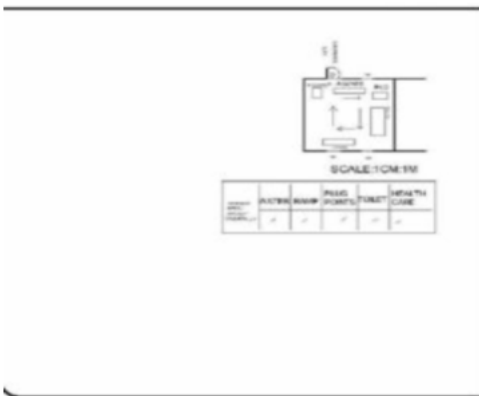

Nazri Naksha

Google Map View

Polling Station Building Front View

Polling Station Front View

Cad View

Key MAP View