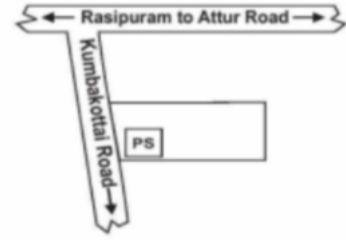

Nazri Naksha

Google Map View

Polling Station Building Front View

Polling Station Front View

Cad View

Key MAP View

Scale 1cm : 1m

Minimum Basic Facility (Please✓)	Water	Ramp	Plug Point	Toilet	Healthcare
	✓	✓	✓	✓	✓