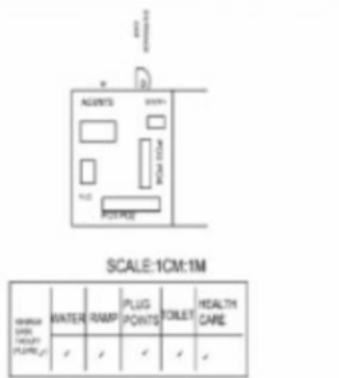

Nazri Naksha

Google Map View

Polling Station Building Front View

Polling Station Front View

Cad View

Key MAP View