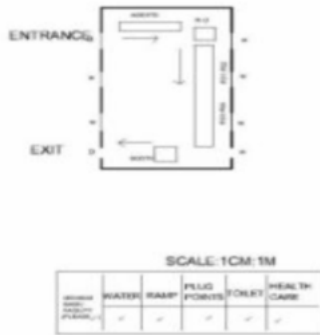

Nazri Naksha

Google Map View

Polling Station Building Front View

Polling Station Front View

Cad View

Key MAP View