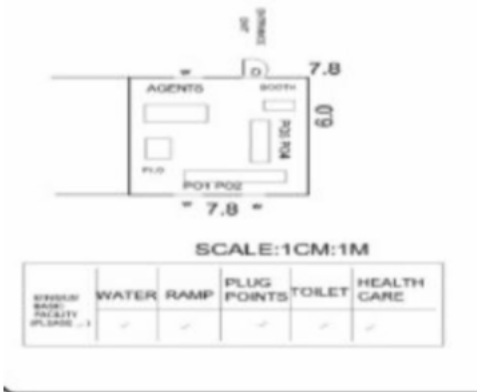

Nazri Naksha

Google Map View

Cad View