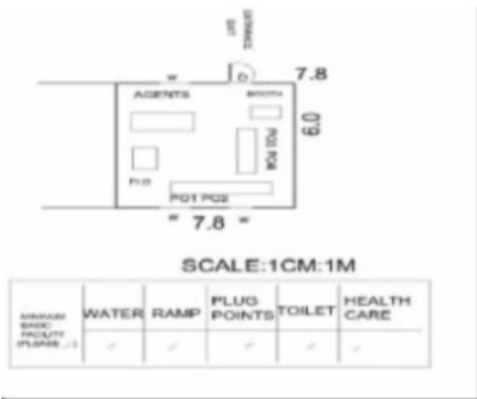

Nazri Naksha

Google Map View

Polling Station Building Front View

Polling Station Front View

Cad View

Key MAP View