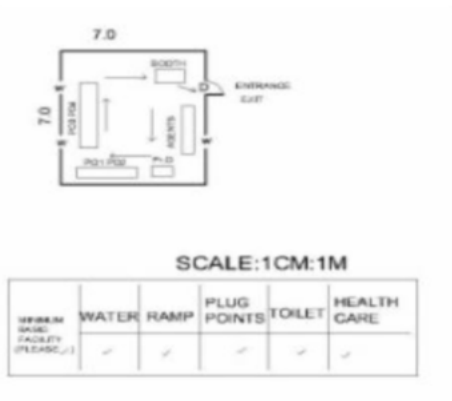

Nazri Naksha

Google Map View

Polling Station Building Front View

Polling Station Front View

Cad View

Key MAP View