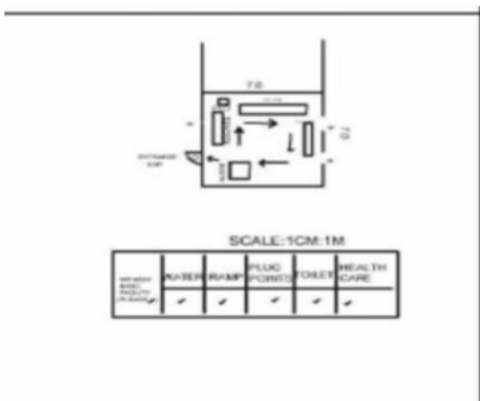

Nazri Naksha

Google Map View

Cad View