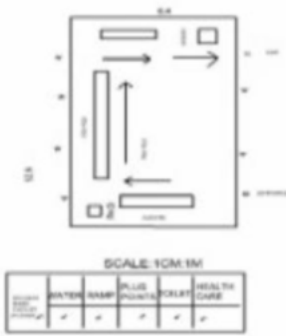

Nazri Naksha

Google Map View

Polling Station Building Front View

Polling Station Front View

Cad View

Key MAP View