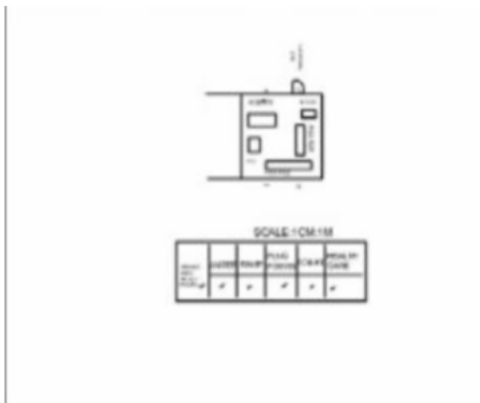

Nazri Naksha

Google Map View

Polling Station Building Front View

Polling Station Front View

Cad View

Key MAP View