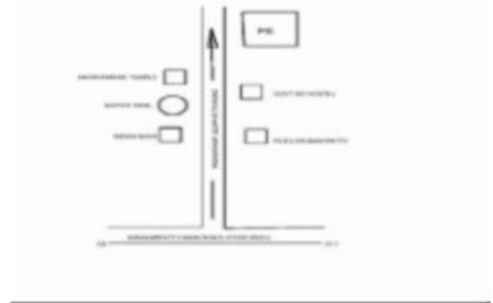

Nazri Naksha

Google Map View