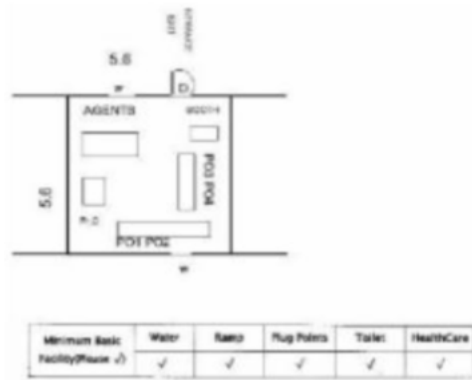

Nazri Naksha

Google Map View

Polling Station Building Front View

Polling Station Front View

Cad View

Key MAP View