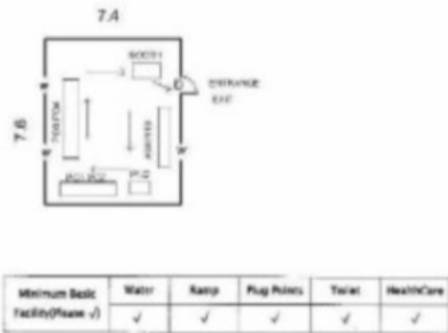

Nazri Naksha

Google Map View

Polling Station Building Front View

Polling Station Front View

Cad View

Key MAP View