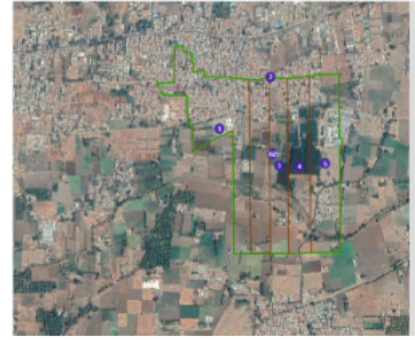

Nazri Naksha

Google Map View