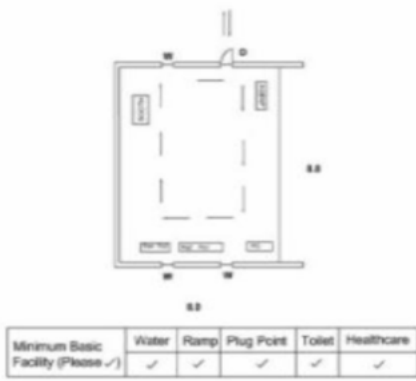

Nazri Naksha

Google Map View

Polling Station Building Front View

Polling Station Front View

Cad View

Key MAP View