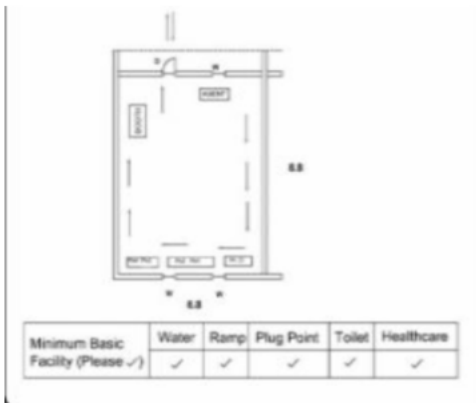

Nazri Naksha

Google Map View

Polling Station Building Front View

Polling Station Front View

Cad View

Key MAP View