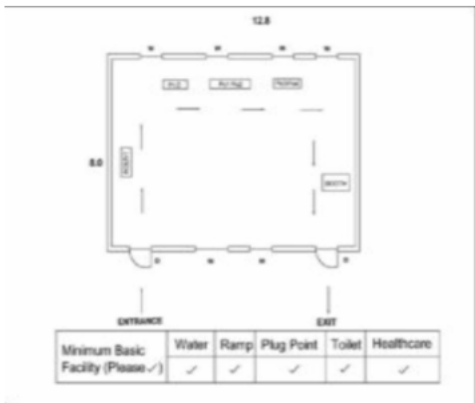

Nazri Naksha

Google Map View

Polling Station Building Front View

Polling Station Front View

Cad View

Key MAP View