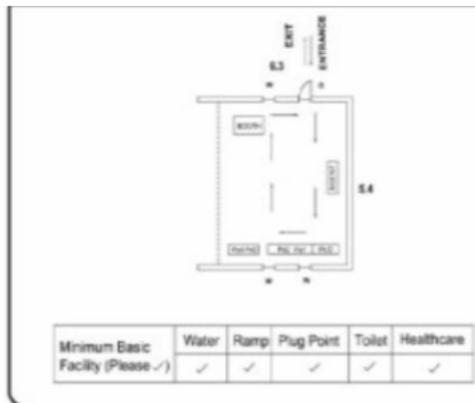

Nazri Naksha

Google Map View

Polling Station Building Front View

Polling Station Front View

Cad View

Key MAP View