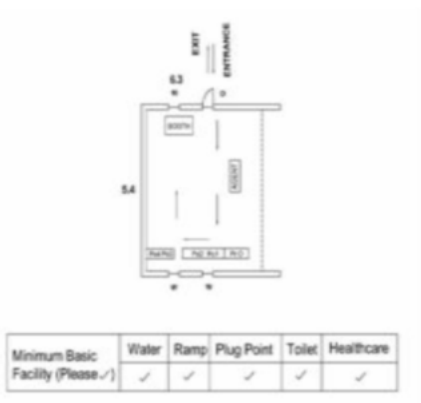

Nazri Naksha

Google Map View

Polling Station Building Front View

Polling Station Front View

Cad View

Key MAP View