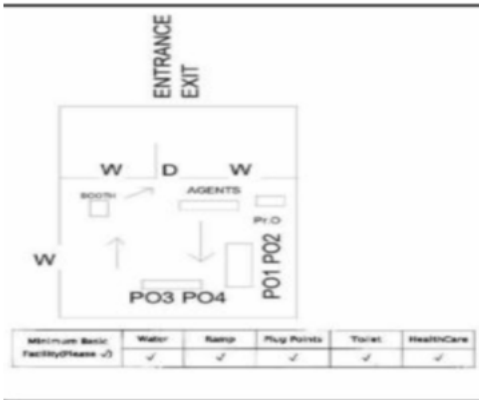

Nazri Naksha

Google Map View

Polling Station Building Front View

Polling Station Front View

Cad View

Key MAP View