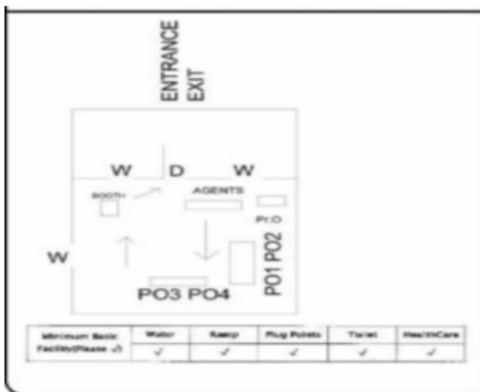

Nazri Naksha

Google Map View

Polling Station Building Front View

Polling Station Front View

Cad View

Key MAP View