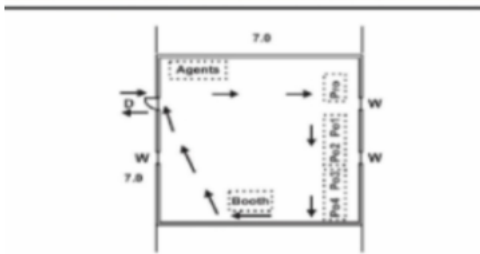

Google Map View

Polling Station Building Front View

ELEVATION

Polling Station Front View

PS-31

Cad View

Scale 1cm : 1m

Minimum Basic Facility (Please✓)	Water	Ramp	Plug Point	Toilet	Healthcare
	✓	✓	✓	✓	✓