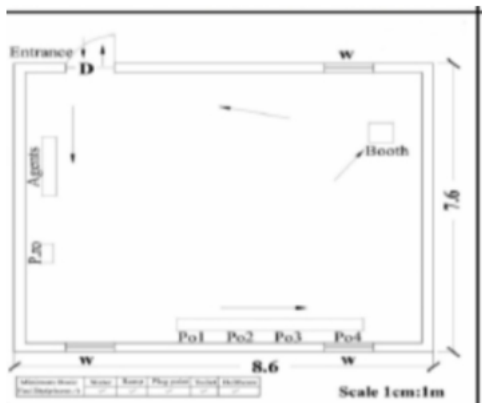

Nazri Naksha

Google Map View

Polling Station Building Front View

Polling Station Front View

Cad View

Key MAP View