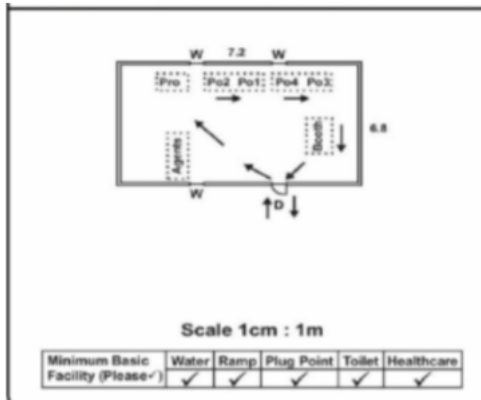

Nazri Naksha

Google Map View

Polling Station Building Front View

Polling Station Front View

Cad View

Key MAP View