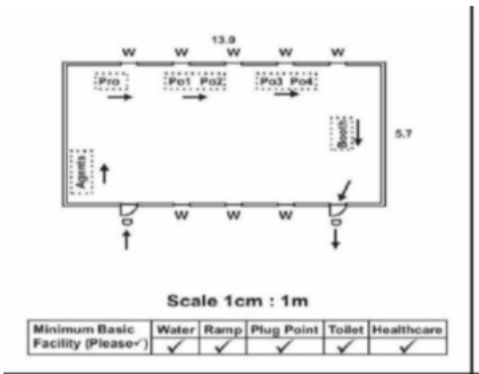

Nazri Naksha

Google Map View

Polling Station Building Front View

Polling Station Front View

Cad View

Key MAP View