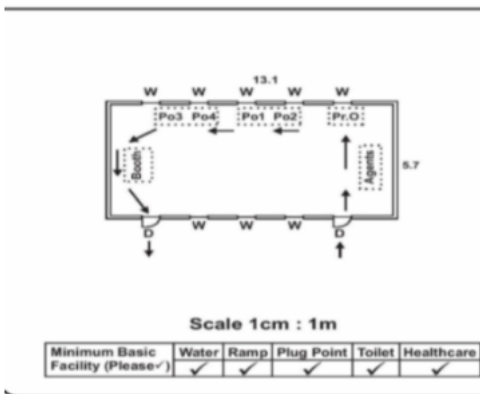

Nazri Naksha

Google Map View

Polling Station Building Front View

Polling Station Front View

Cad View

Key MAP View