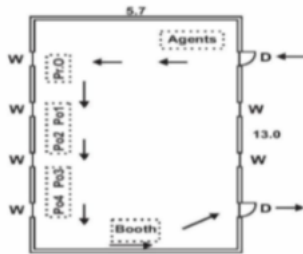

Google Map View

Polling Station Building Front View

ELEVATION

Polling Station Front View

Cad View

Scale 1cm : 1m

Minimum Basic Facility (Please✓)	Water	Ramp	Plug Point	Toilet	Healthcare
	✓	✓	✓	✓	✓

Key MAP View