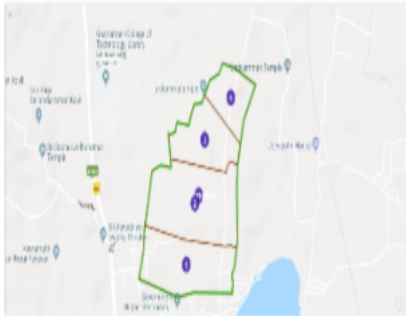

Nazri Naksha

Google Map View