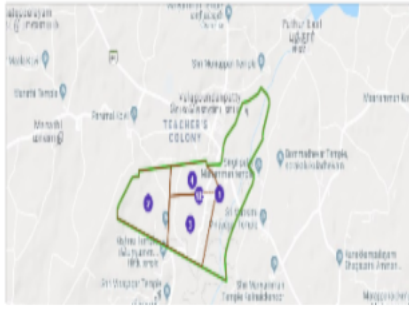

Nazri Naksha

Google Map View