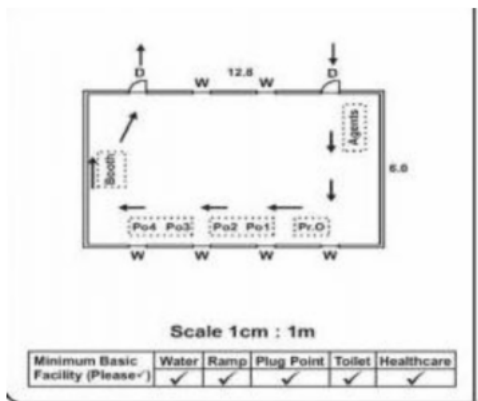

Nazri Naksha

Google Map View

Cad View