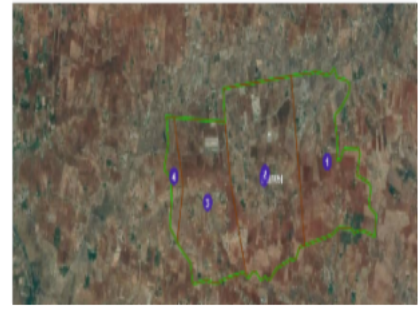

Nazri Naksha

Google Map View