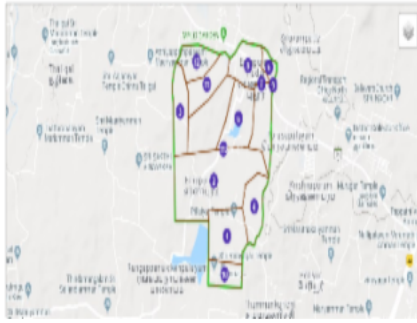

Nazri Naksha

Google Map View