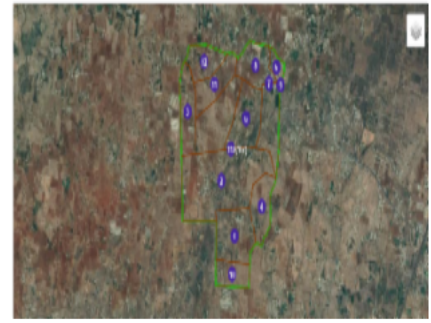

Nazri Naksha

Google Map View