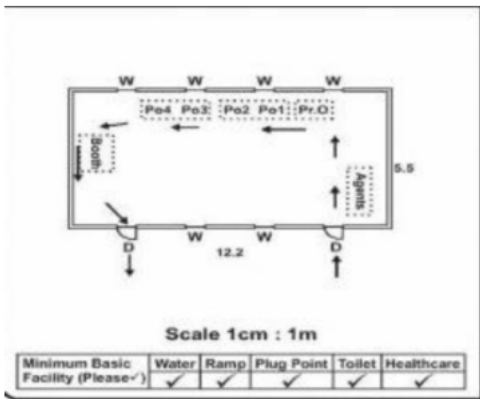

Nazri Naksha

Google Map View

Polling Station Building Front View

Polling Station Front View

Cad View

Key MAP View