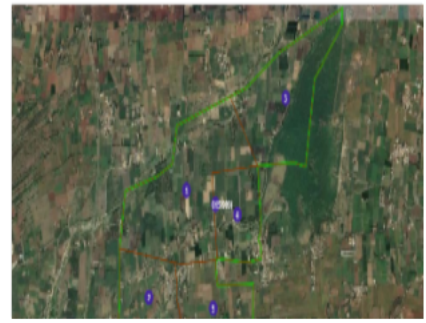

Nazri Naksha

Google Map View