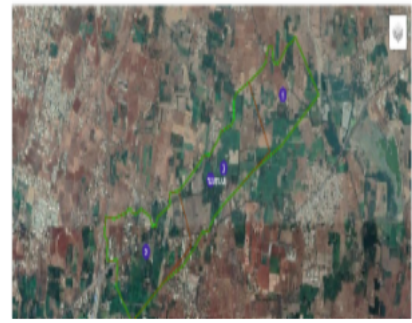

Nazri Naksha

Google Map View