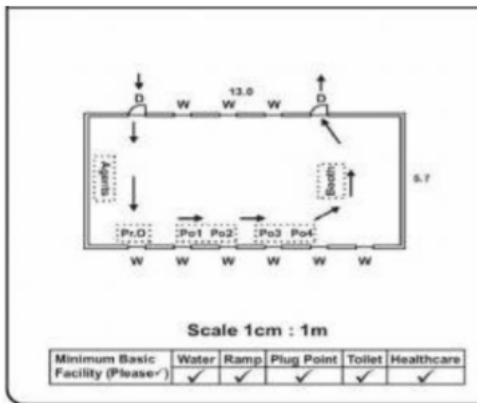

Nazri Naksha

Google Map View

Polling Station Building Front View

Polling Station Front View

Cad View

Key MAP View