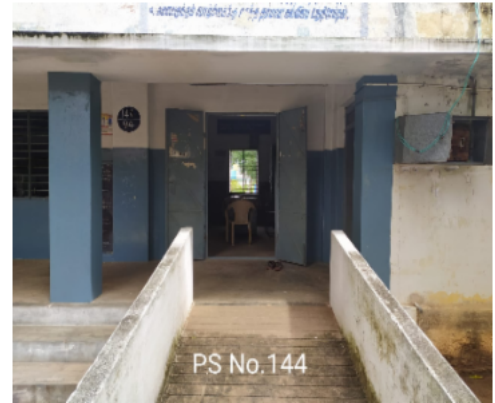

Polling Station Front View