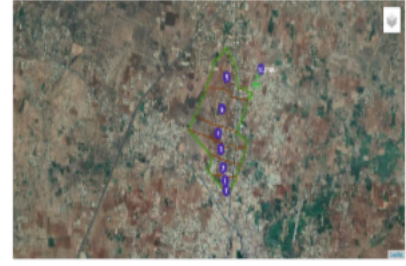

Nazri Naksha

Google Map View