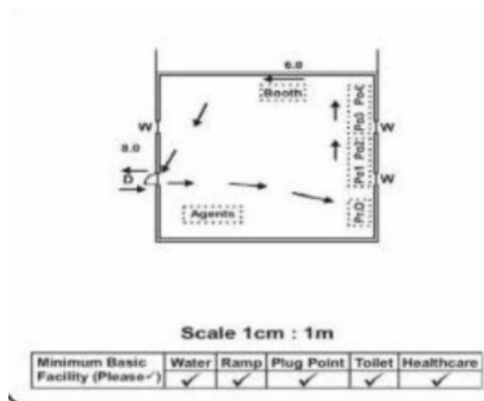

Nazri Naksha

Google Map View

Polling Station Building Front View

Polling Station Front View

Cad View

Key MAP View