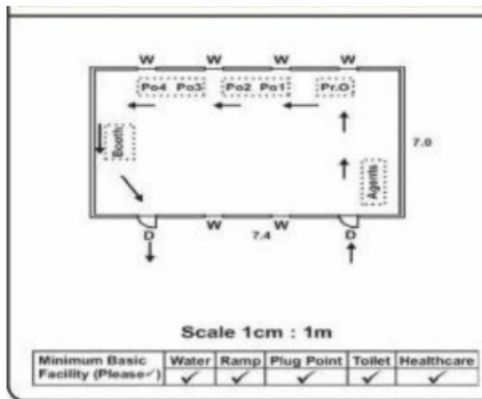

Nazri Naksha

Google Map View

Polling Station Building Front View

Polling Station Front View

Cad View

Key MAP View