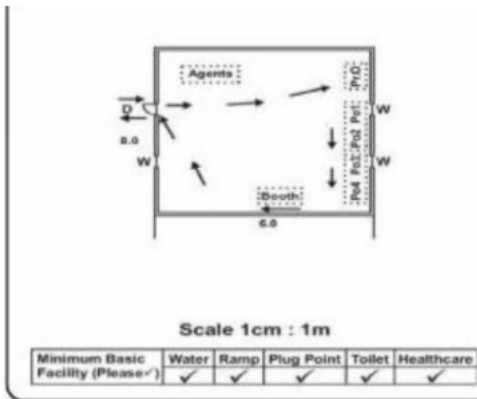

Nazri Naksha

Google Map View

Cad View