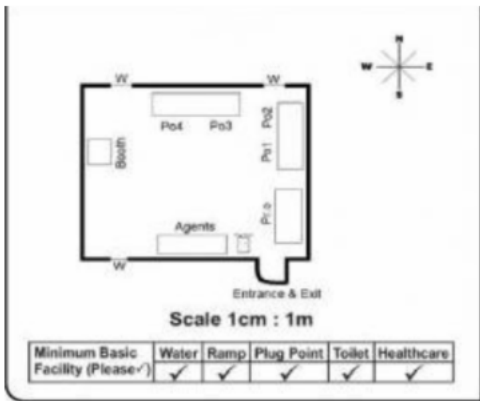

Nazri Naksha

Google Map View

Polling Station Building Front View

Polling Station Front View

Cad View

Key MAP View