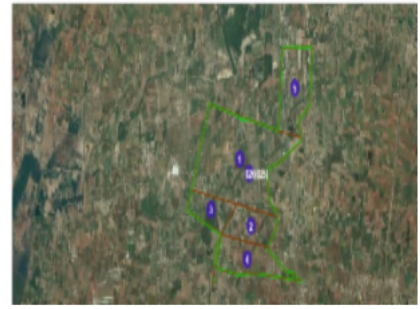

Nazri Naksha

Google Map View