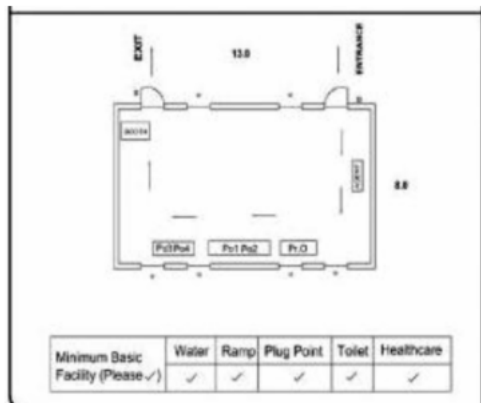

Nazri Naksha

Google Map View

Polling Station Building Front View

Polling Station Front View

Cad View

Key MAP View