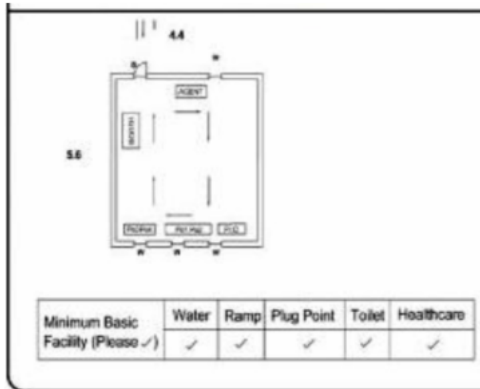

Nazri Naksha

Google Map View

Polling Station Building Front View

Polling Station Front View

Cad View

Key MAP View